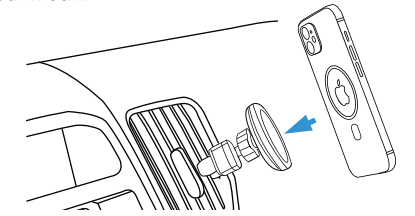

What's in the Box?

- A (1) TechMatte MagGrip Vent Car Mount
- B (1) TechMatte MagGrip Circle Plate
- C (1) User Guide

Compatibility

Compatible Vent Types:

Incompatible Vent Types:

1 Begin by rotating the dial on the right-hand side of the vent mount. This opens and closes the width of the clamps.

2 Once the clamps are opened to the desired width, insert the mount's clamps into your car vent.

3 Once aligned, press the dial down to lock it into place.

4 For Magsafe devices, simply place your phone on the head of the TechMatte Car Mount.

5 For non-Magsafe devices, attach the included magnetic plate to the back of your phone, and then place the device on the head of the TechMatte Car Mount.

6 The car mount head can be rotated to any angle, for a better viewing experience.