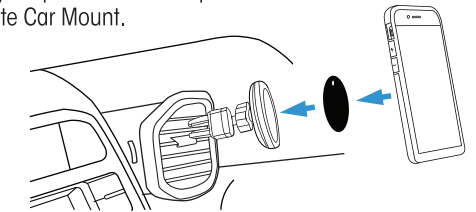

What's in the Box?

- A (1) TechMatte MagGrip Vent Car Mount
- B (1) TechMatte MagGrip Circle Plate
- C (1) User Guide

Compatibility

Compatible Vent Types:

Incompatible Vent Types:

1 Begin by rotating the dial on the right-hand side of the vent mount. This opens and closes the width of the clamps.

2 Once the clamps are opened to the desired width, insert the mount's clamps into your car vent.

3 Once aligned, press the dial down to lock it into place.

4 For Magsafe devices, simply place your phone on the head of the TechMatte Car Mount.

5 For non-Magsafe devices, attach the included magnetic plate to the back of your phone, and then place the device on the head of the TechMatte Car Mount.

6 The car mount head can be rotated to any angle, for a better viewing experience.