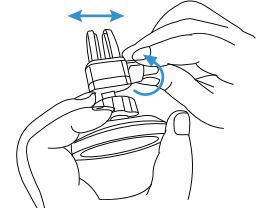

What's in the Box?

- A (1) TechMatte MagGrip Vent Car Mount
- B (1) TechMatte MagGrip Circle Plate
- C (1) User Guide

Compatibility

Compatible Vent Types:

Incompatible Vent Types:

1 Begin by rotating the dial on the right-hand side of the vent mount. This opens and closes the width of the clamps.

2 Once the clamps are opened to the desired width, insert the mount's clamps into your car vent.

3 Once aligned, press the dial down to lock it into place.

4 For Magsafe devices, simply place your phone on the head of the TechMatte Car Mount.

5 For non-Magsafe devices, attach the included magnetic plate to the back of your phone, and then place the device on the head of the TechMatte Car Mount.

6 The car mount head can be rotated to any angle, for a better viewing experience.