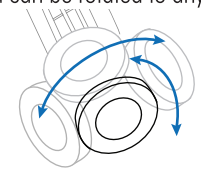

What's in the Box?

- A (1) TechMatte MagGrip Vent Car Mount
- B (1) TechMatte MagGrip Circle Plate
- C (1) User Guide

Compatibility

Compatible Vent Types:

Incompatible Vent Types:

1 Begin by rotating the dial on the right-hand side of the vent mount. This opens and closes the width of the clamps.

2 Once the clamps are opened to the desired width, insert the mount's clamps into your car vent.

3 Once aligned, press the dial down to lock it into place.

4 For Magsafe devices, simply place your phone on the head of the TechMatte Car Mount.

5 For non-Magsafe devices, attach the included magnetic plate to the back of your phone, and then place the device on the head of the TechMatte Car Mount.

6 The car mount head can be rotated to any angle, for a better viewing experience.