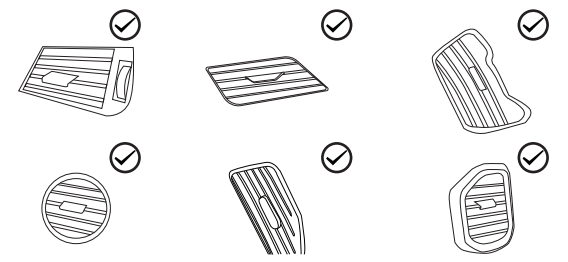

What's in the Box?

- A (1) TechMatte MagGrip Vent Car Mount
- B (1) TechMatte MagGrip Circle Plate
- C (1) User Guide

Compatibility

Compatible Vent Types:

Incompatible Vent Types:

1 Begin by rotating the dial on the right-hand side of the vent mount. This opens and closes the width of the clamps.

2 Once the clamps are opened to the desired width, insert the mount's clamps into your car vent.

3 Once aligned, press the dial down to lock it into place.

4 For Magsafe devices, simply place your phone on the head of the TechMatte Car Mount.

5 For non-Magsafe devices, attach the included magnetic plate to the back of your phone, and then place the device on the head of the TechMatte Car Mount.

6 The car mount head can be rotated to any angle, for a better viewing experience.