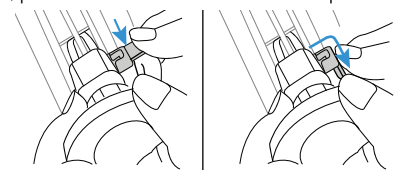

What's in the Box?

- A (1) TechMatte MagGrip Vent Car Mount
- B (1) TechMatte MagGrip Circle Plate
- C (1) User Guide

Compatibility

Compatible Vent Types:

Incompatible Vent Types:

1 Begin by rotating the dial on the right-hand side of the vent mount. This opens and closes the width of the clamps.

2 Once the clamps are opened to the desired width, insert the mount's clamps into your car vent.

3 Once aligned, press the dial down to lock it into place.

4 For Magsafe devices, simply place your phone on the head of the TechMatte Car Mount.

5 For non-Magsafe devices, attach the included magnetic plate to the back of your phone, and then place the device on the head of the TechMatte Car Mount.

6 The car mount head can be rotated to any angle, for a better viewing experience.