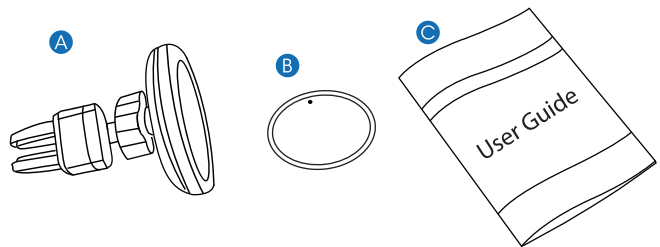

What's in the Box?

- A (1) TechMatte MagGrip Vent Car Mount
- B (1) TechMatte MagGrip Circle Plate
- C (1) User Guide

Compatibility

Compatible Vent Types:

Incompatible Vent Types:

1 Begin by rotating the dial on the right-hand side of the vent mount. This opens and closes the width of the clamps.

2 Once the clamps are opened to the desired width, insert the mount's clamps into your car vent.

3 Once aligned, press the dial down to lock it into place.

4 For Magsafe devices, simply place your phone on the head of the TechMatte Car Mount.

5 For non-Magsafe devices, attach the included magnetic plate to the back of your phone, and then place the device on the head of the TechMatte Car Mount.

6 The car mount head can be rotated to any angle, for a better viewing experience.