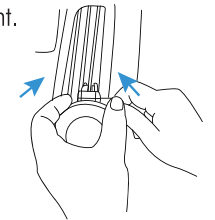

What's in the Box?

- A (1) TechMatte MagGrip Vent Car Mount
- B (1) TechMatte MagGrip Circle Plate
- C (1) User Guide

Compatibility

Compatible Vent Types:

Incompatible Vent Types:

1 Begin by rotating the dial on the right-hand side of the vent mount. This opens and closes the width of the clamps.

2 Once the clamps are opened to the desired width, insert the mount's clamps into your car vent.

3 Once aligned, press the dial down to lock it into place.

4 For Magsafe devices, simply place your phone on the head of the TechMatte Car Mount.

5 For non-Magsafe devices, attach the included magnetic plate to the back of your phone, and then place the device on the head of the TechMatte Car Mount.

6 The car mount head can be rotated to any angle, for a better viewing experience.